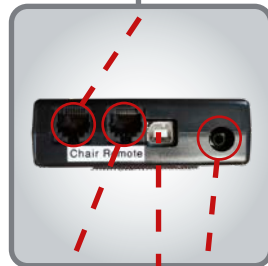

Connections: On the right side of the back rest

Chair control box: At the bottom right of the back of the chair

Cable socket for connecting your external audio equipment (iPod, CD-Player, MP3-Player, etc.) via the auxiliary lead included in delivery.

brainLight[®]

LIFE IN BALANCE

Designed by **brainLight**
All rights reserved by **brainLight**

www.brainlight.de

USB Power Supply:
Eingangsspannung /
Input Rating: 5 V/DC

Stromaufnahme /
Current Rating: 350 mA